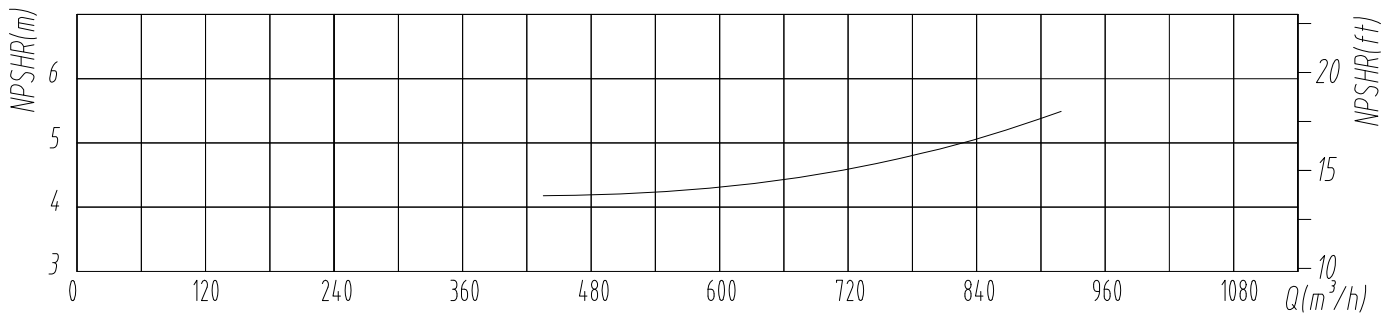

350VCP-11 Performance Curve

60Hz
1180r/min

note: Curves as per ISO 9906 2B

Design	XSW
Chkd	
Date	

Hunan Credo Pump co.,ltd.