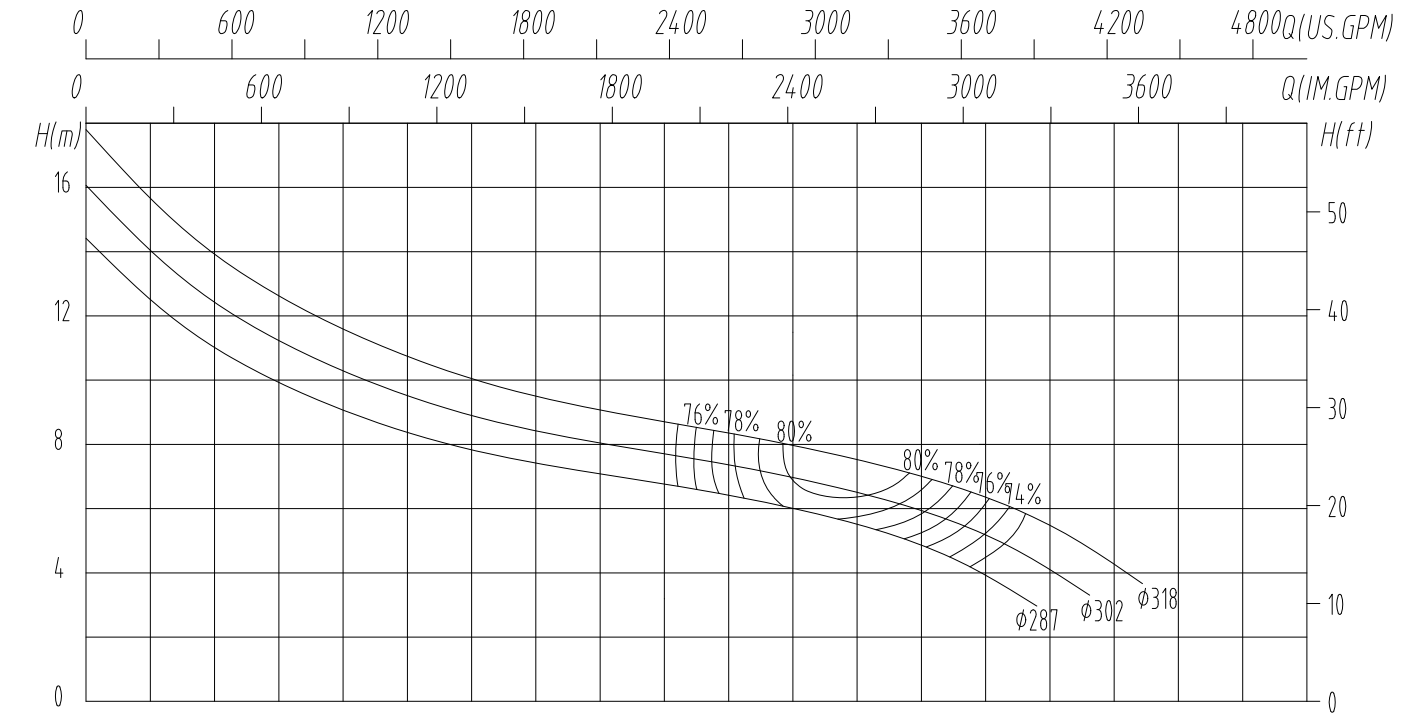

350VCP-11 Performance Curve

60Hz
1180r/min

note: Curves as per ISO 9906 2B

Design	XSW
Chkd	
Date	

Hunan Credo Pump co.,ltd.