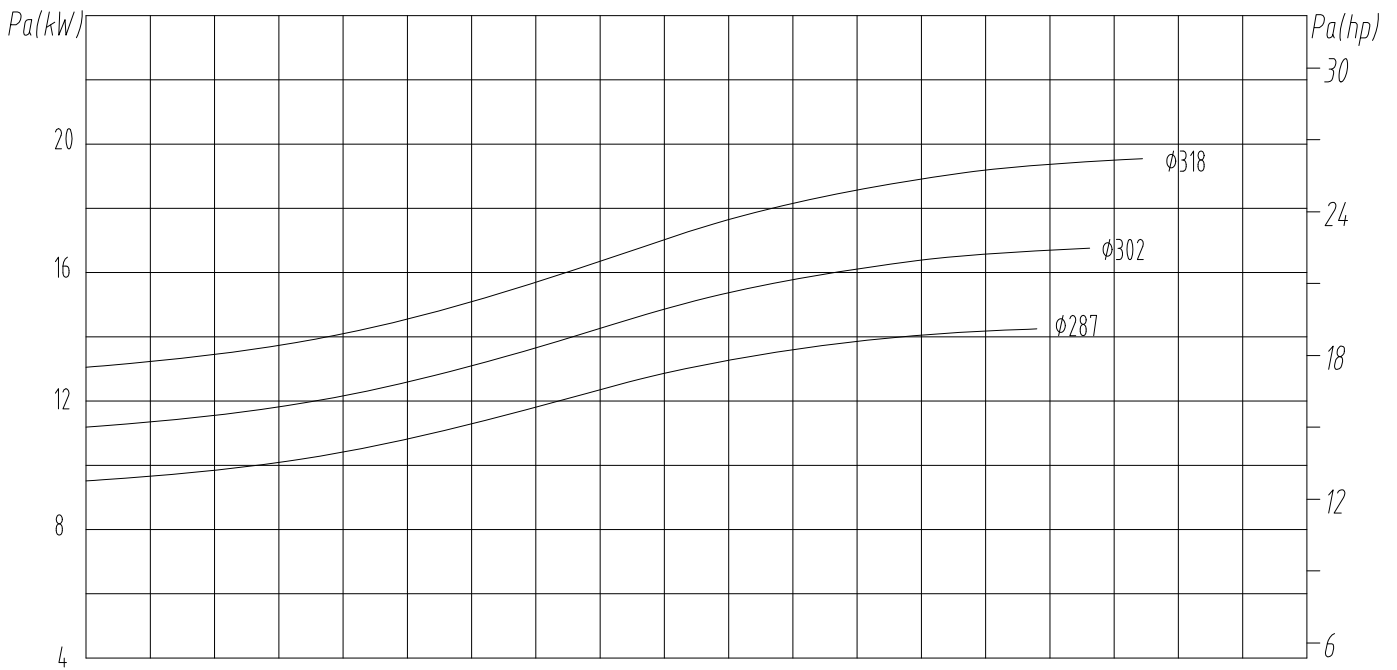

350VCP-11 Performance Curve

60Hz
1180r/min

note: Curves as per ISO 9906 2B

Design	XSW
Chkd	
Date	

Hunan Credo Pump co.,ltd.